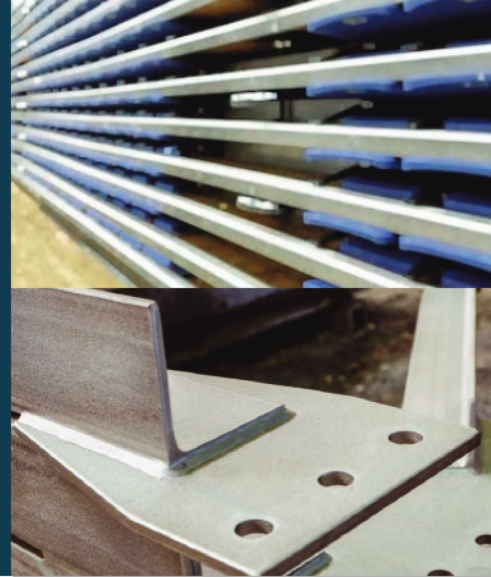

# BLEACHER COMPONENTS AND CUSTOM PARTS FROM OVERSEAS MANUFACTURERS

QUALITY CONTROL - ENGINEERING ON SITE

Great expertise, more than 15 years with overseas manufacturer.

**LARGE NETWORK OF FACTORIES**

**CUSTOM PARTS ACCORDING TO YOUR DRAWINGS WITH YOUR STANDARDS AND SPECIFICATIONS**

**PLANK**

**CUSTOM PARTS**

**MOTOR**

**CABLE**

*Composantes pour*

**CASTING**

**STRUCTURE**

**GUARDRAIL**

- Welded Parts
- Folded
- Engineered
- Painted
- Galvanised
- Castings

- FABRICATION
- QUALITY CONTROL
- STRICT FOLLOW-UP
- LOGISTICS
- RELEASE MANAGEMENT

**OSANTS**  
Expert in Streamlined Global Sourcing